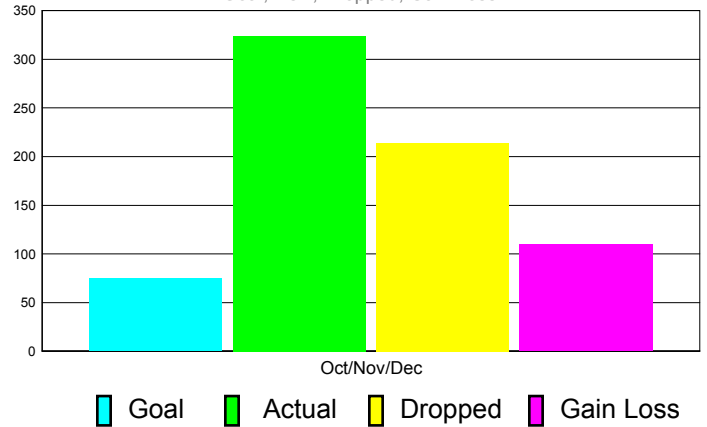

Membership Results 2011-2012

Goal, New, Dropped, Gain/Loss