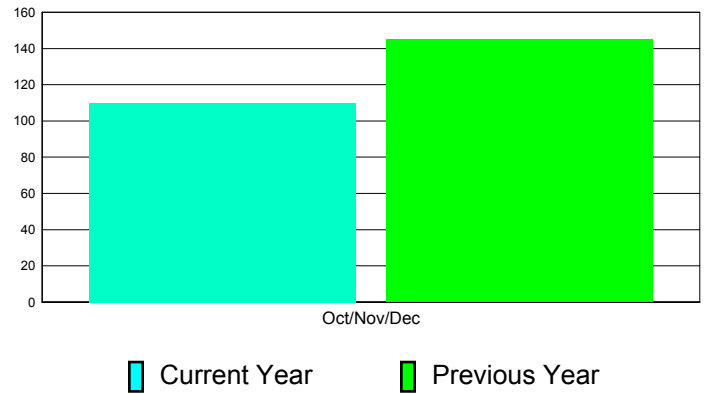

Comparison of Membership Gain/Loss

Current Year Compared to the Previous Year